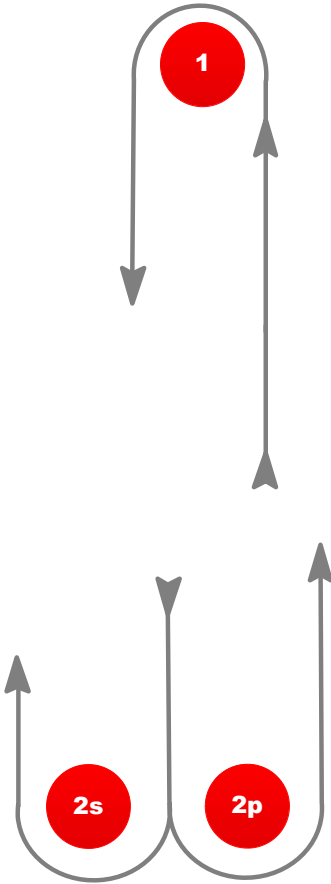

L	COURSE: WINDWARD / LEEWARD
Signal	Mark Rounding Order
L2	Start - 1 - 2s/2p - 1 - Finish
L3	Start - 1 - 2s/2p - 1 - 2s/2p - 1 - Finish

**Start &
Finish**