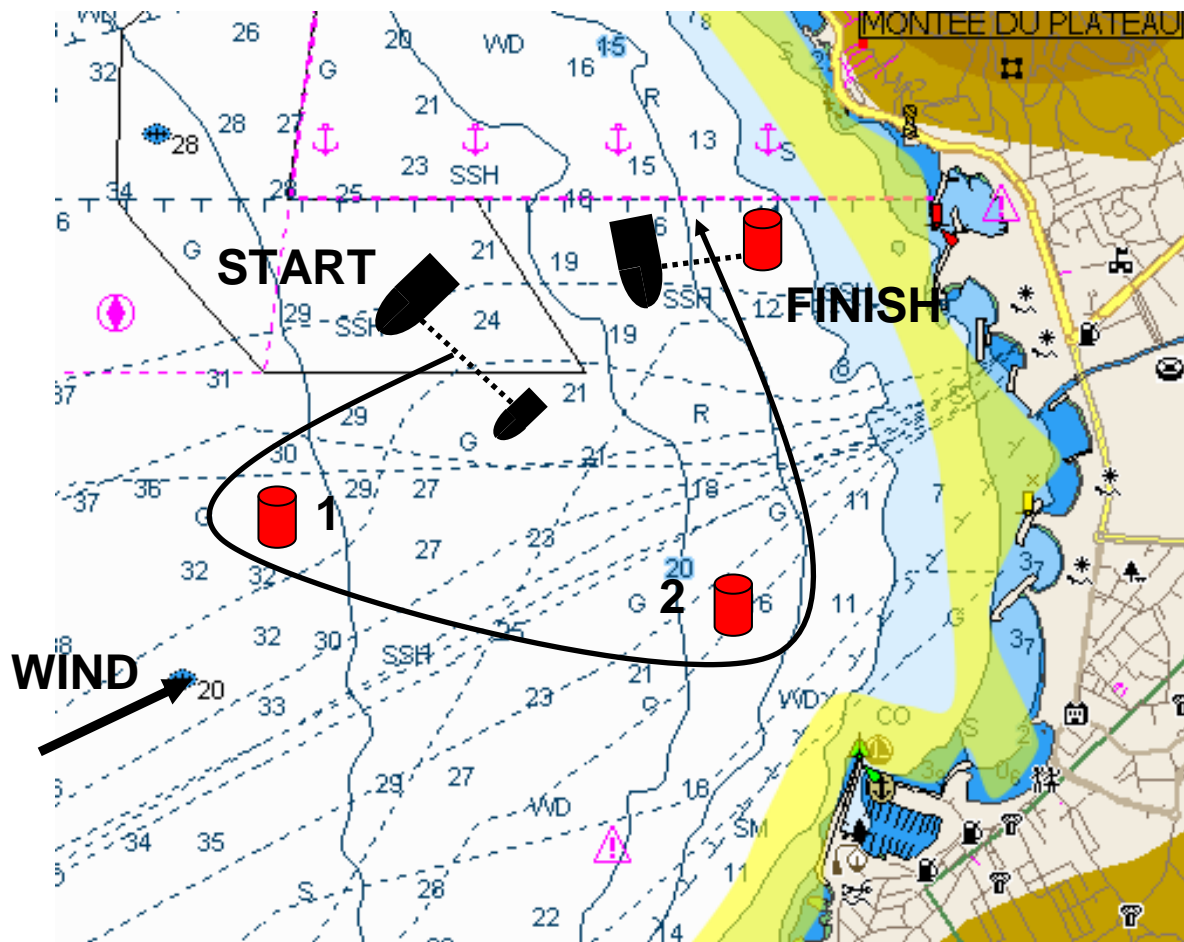

SAILING INSTRUCTION

AMENDEMENT N°1

7. MASS START PRACTICE RACE

The course :

All marks (area C) are red.

Starting line between Comitee Boat A and Yelow pin

Top mark 1 in port

Mark 2 in port

Finishing line betewen Comitee Boat C and mark red

Nom et signature du Comité de Course /
Race Committee Name and signature